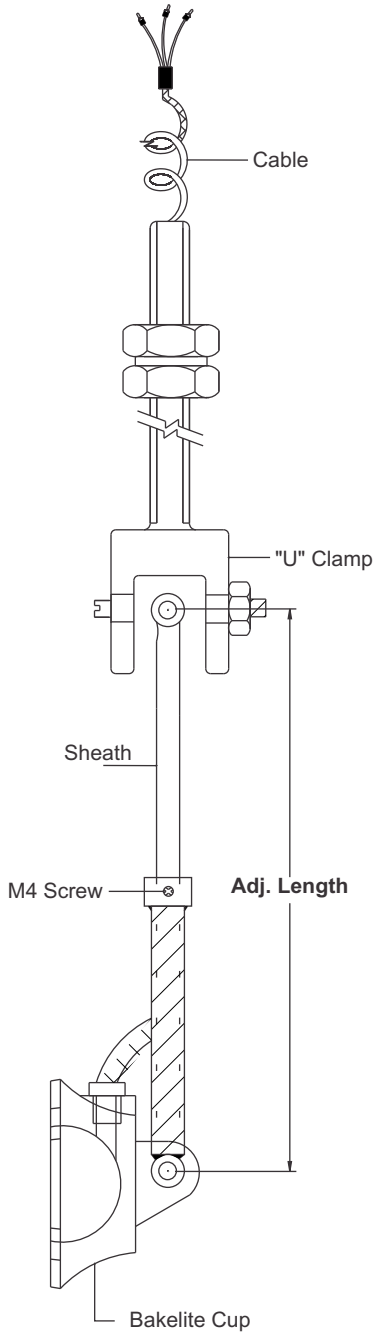

SLIDE SHOE RTD WITH BAKELITE CUP & 'U' CLAMP

R-800

RTD Element

1	Pt-100x1, Simplex
2	Pt-100x2, Duplex
Other	Others

Sheath Material

316	SS 316
Other	Consult Factory

Junction Style

W2	2- Wire
W3	3- Wire
W4	4- Wire

Adj. Length (mm)

NOTE : BAKELITE CUP & "U" CLAMP PROVIDE WITH RTD